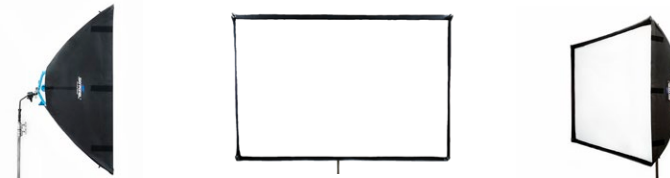

S 1 2 0

POP

DESCRIPTION	MODEL	FRONT DIMENSIONS	DEPTH	ACCESSORY SIZE
Pop bank for ARRI SkyPanel S120	L2.0021309 (1637)	60.25 x 22" 1530x558 mm	8.75" 222mm	S120

LIGHTBANKS

DESCRIPTION	MODEL	LENGTH	WIDTH	DEPTH	WEIGHT	BOXED
Lightbank Body, Full Diffusion Front Screen, 1/2 Grid Front Screen, 1/4 Grid Front Screen, 1/8 Grid Inner Baffle, Storage Sack, WITH Mounting Frame	L2.0013180 (1649)	76" 1930mm	54" 1372mm	20" 508mm	6.8 lbs 3.1 kg	32X8X8" 812x203x203mm

PARTS

POP Full Front Screen	4135	Lightbank Body-Only	X1649	Inner Baffle	43494349SKY
POP 1/2 Gridless Front Screen	4137	Storage Sack	4535	30 Degree ez [POP]	3548EZ-3R
POP Storage Sack	45534553	Full Front Screen	41001649	40 Degree ez [POP]	3548EZ-4R
Universal Brackets	1601	1/2 Grid Front Screen	41021649	50 Degree ez [POP]	3548EZ-5R
Pole	40394039	1/4 Grid Front Screen	41041649		

TECH BULLETIN

SKYPANEL ACCESSORIES

Available exclusively through ARRI and their distributors worldwide.

SKYPANEL 360

S 30

POP

DESCRIPTION	MODEL	FRONT DIMENSIONS	DEPTH	ACCESSORY SIZE
Pop bank for ARRI SkyPanel S30	L2.0020498 (1617)	21 x 28" 533x711mm	9" 229mm	S30

LIGHTBANK

DESCRIPTION	MODEL	LENGTH	WIDTH	DEPTH	WEIGHT	BOXED	ACCESSORY SIZE
Lightbank Body, Full Diffusion Front Screen, 1/2 Grid Front Screen, 1/4 Grid Front Screen, 1/8 Grid Inner Baffle, Storage Sack, WITH Mounting Frame	L2.0021388 (1636)	24" 610mm	32" 813mm	12" 305mm	2.9 lbs 1.4 kg	23.5x14x4" 597x356x-102mm	Small