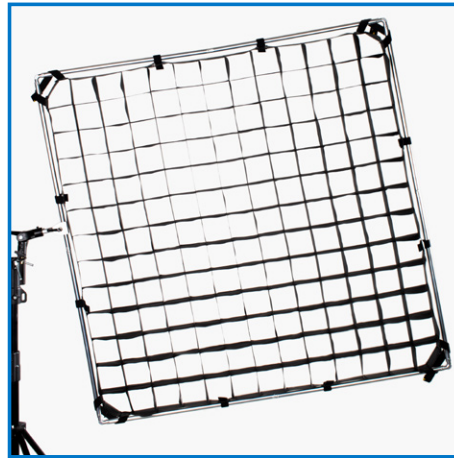

Tech Bulletin

Panel Crate Kits

CHIMERA and Lighttools deliver soft egg crate kits that are practical, competitive & light weight control solutions:

- Competitively priced, compact & portable
- Super easy set-up
- 4 ft and 6 ft, 40 or 50-degree versions
- Available with or without Panel Frame
- Kits with Panel Frame include duffel and Panel Clamp
- Mount at any angle with NO sag or belly

ITEM	DESCRIPTION	
3344	4x4 Panel Crate 40 degree	Fabric egg crate in stuff sack
3345	4x4 Panel Crate 50 degree	Fabric egg crate in stuff sack
3354	4x4 Panel Crate 40 degree Kit	Includes above, plus Panel Frame & Panel Clamp
3355	4x4 Panel Crate 50 degree Kit	Includes above, plus Panel Frame & Panel Clamp
3364	6x6 Panel Crate 40 degree	Fabric egg crate in stuff sack
3365	6x6 Panel Crate 50 degree	Fabric egg crate in stuff sack
3374	6x6 Panel Crate 40 degree Kit	Includes above, plus Panel Frame & 2-Panel Clamps
3375	6x6 Panel Crate 50 degree Kit	Includes above, plus Panel Frame & 2-Panel Clamps