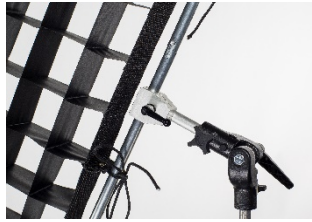

Tech Bulletin

Panel Crate Kits

CHIMERA delivers (butterfly) egg crate kits that are practical, competitive & light weight control solutions!

- Compact & portable
- 4 ft and 6 ft, 40 or 50-degree versions
- Available with or without Panel Frame
- Kits with Panel Frame include duffel

Item	Description	
3344	4x4 Panel Crate 40 degree	Fabric egg crate in stuff sack
3345	4x4 Panel Crate 50 degree	Fabric egg crate in stuff sack
3354	4x4 Panel Crate 40 degree Kit	Includes above, plus Panel Frame & Panel Clamp
3355	4x4 Panel Crate 50 degree Kit	Includes above, plus Panel Frame & Panel Clamp
3364	6x6 Panel Crate 40 degree	Fabric egg crate in stuff sack
3365	6x6 Panel Crate 50 degree	Fabric egg crate in stuff sack
3374	6x6 Panel Crate 40 degree Kit	Includes above, plus Panel Frame & 2-Panel Clamps
3375	6x6 Panel Crate 50 degree Kit	Includes above, plus Panel Frame & 2-Panel Clamps