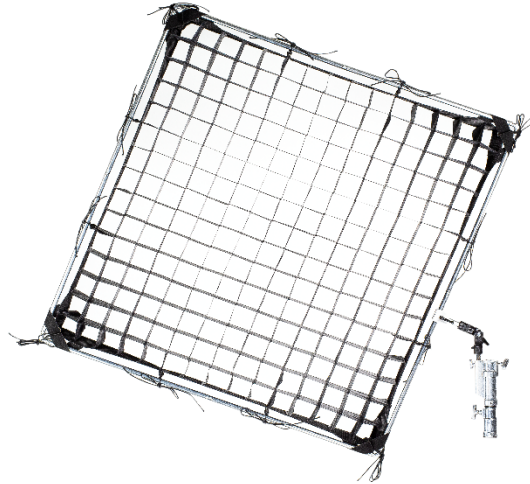

Tech Bulletin

Panel Crate Kits

CHIMERA delivers (butterfly) egg crate kits that are practical, competitive & light weight control solutions!

- Compact & portable
- 4 ft and 6 ft, 40 or 50-degree versions
- Available with or without Panel Frame
- Kits with Panel Frame include duffel

Item	Description	
3344	4x4 Panel Crate 40 degree	Fabric egg crate in stuff sack
3345	4x4 Panel Crate 50 degree	Fabric egg crate in stuff sack
3354	4x4 Panel Crate 40 degree Kit	Includes above, plus Panel Frame & Panel Clamp
3355	4x4 Panel Crate 50 degree Kit	Includes above, plus Panel Frame & Panel Clamp
3364	6x6 Panel Crate 40 degree	Fabric egg crate in stuff sack
3365	6x6 Panel Crate 50 degree	Fabric egg crate in stuff sack
3374	6x6 Panel Crate 40 degree Kit	Includes above, plus Panel Frame & 2-Panel Clamps
3375	6x6 Panel Crate 50 degree Kit	Includes above, plus Panel Frame & 2-Panel Clamps