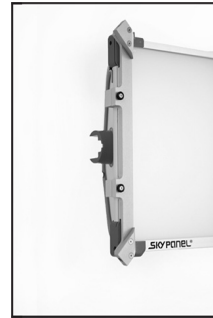

## ASSEMBLY INSTRUCTIONS

1. Insert the four poles into the pole channels within the Lightbank fabric. Ensure the round un-notched end face toward the front and is fully seated into the front corners.

2. Next, insert the poles into the provided S30 / S60 / S120 mounting frame, aligning the short side of the lightbank with the short side of the frame.

2.1 Note that the S60 Shallow lightbank (model#1638) utilizes different poles for the thicker end of the rods insert into the speeding.

3. Attach the inner baffle and outer screen using the sewn-in hook and loop material  
Note: the S60 Tech utilizes the same front screens as Chimera video Pro Medium lightbacks, and S30 Tech utilizes Chimera Video Pro Small front screens.

4. Alternatively, If using the Universal Mounting Bracket on the sides of the S30 / S60 / S120 fixture loosen the knobs, attach, and then tighten the knobs of the mounting Bracket, orienting the long side of the fixture with the long side of the light.